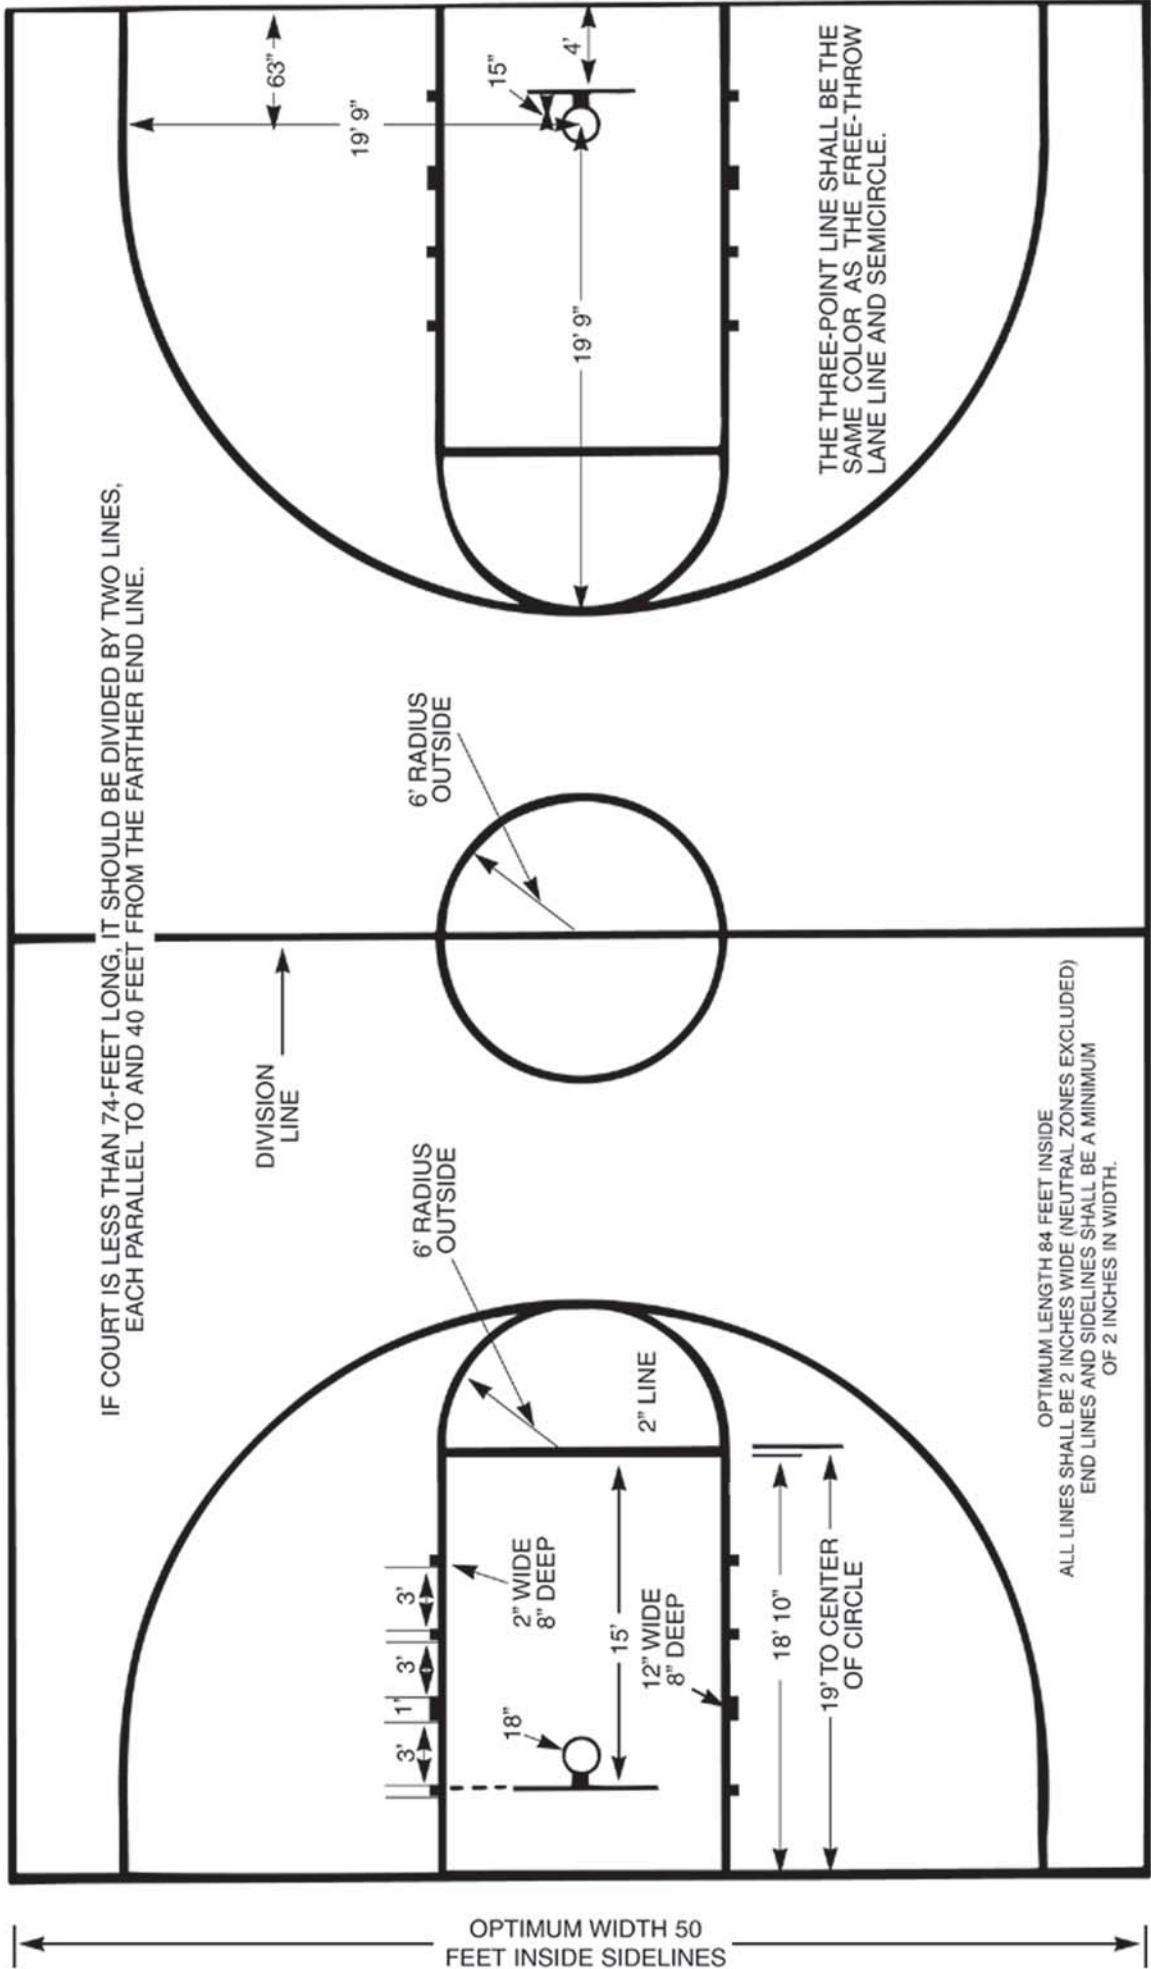

BASKETBALL COURT DIAGRAM

(See Rule 1-13 for location and size of optional coaching box)

Right End Shows
Fan Backboard
54-Inches Wide

MINIMUM OF 3 FEET

Preferably 10 feet of unobstructed space outside. If impossible to provide 3 feet, a narrow broken 1-inch line should be marked inside the court parallel with and 3 feet inside the boundary.

Left End Shows
Rectangular Backboard
72-Inches Wide